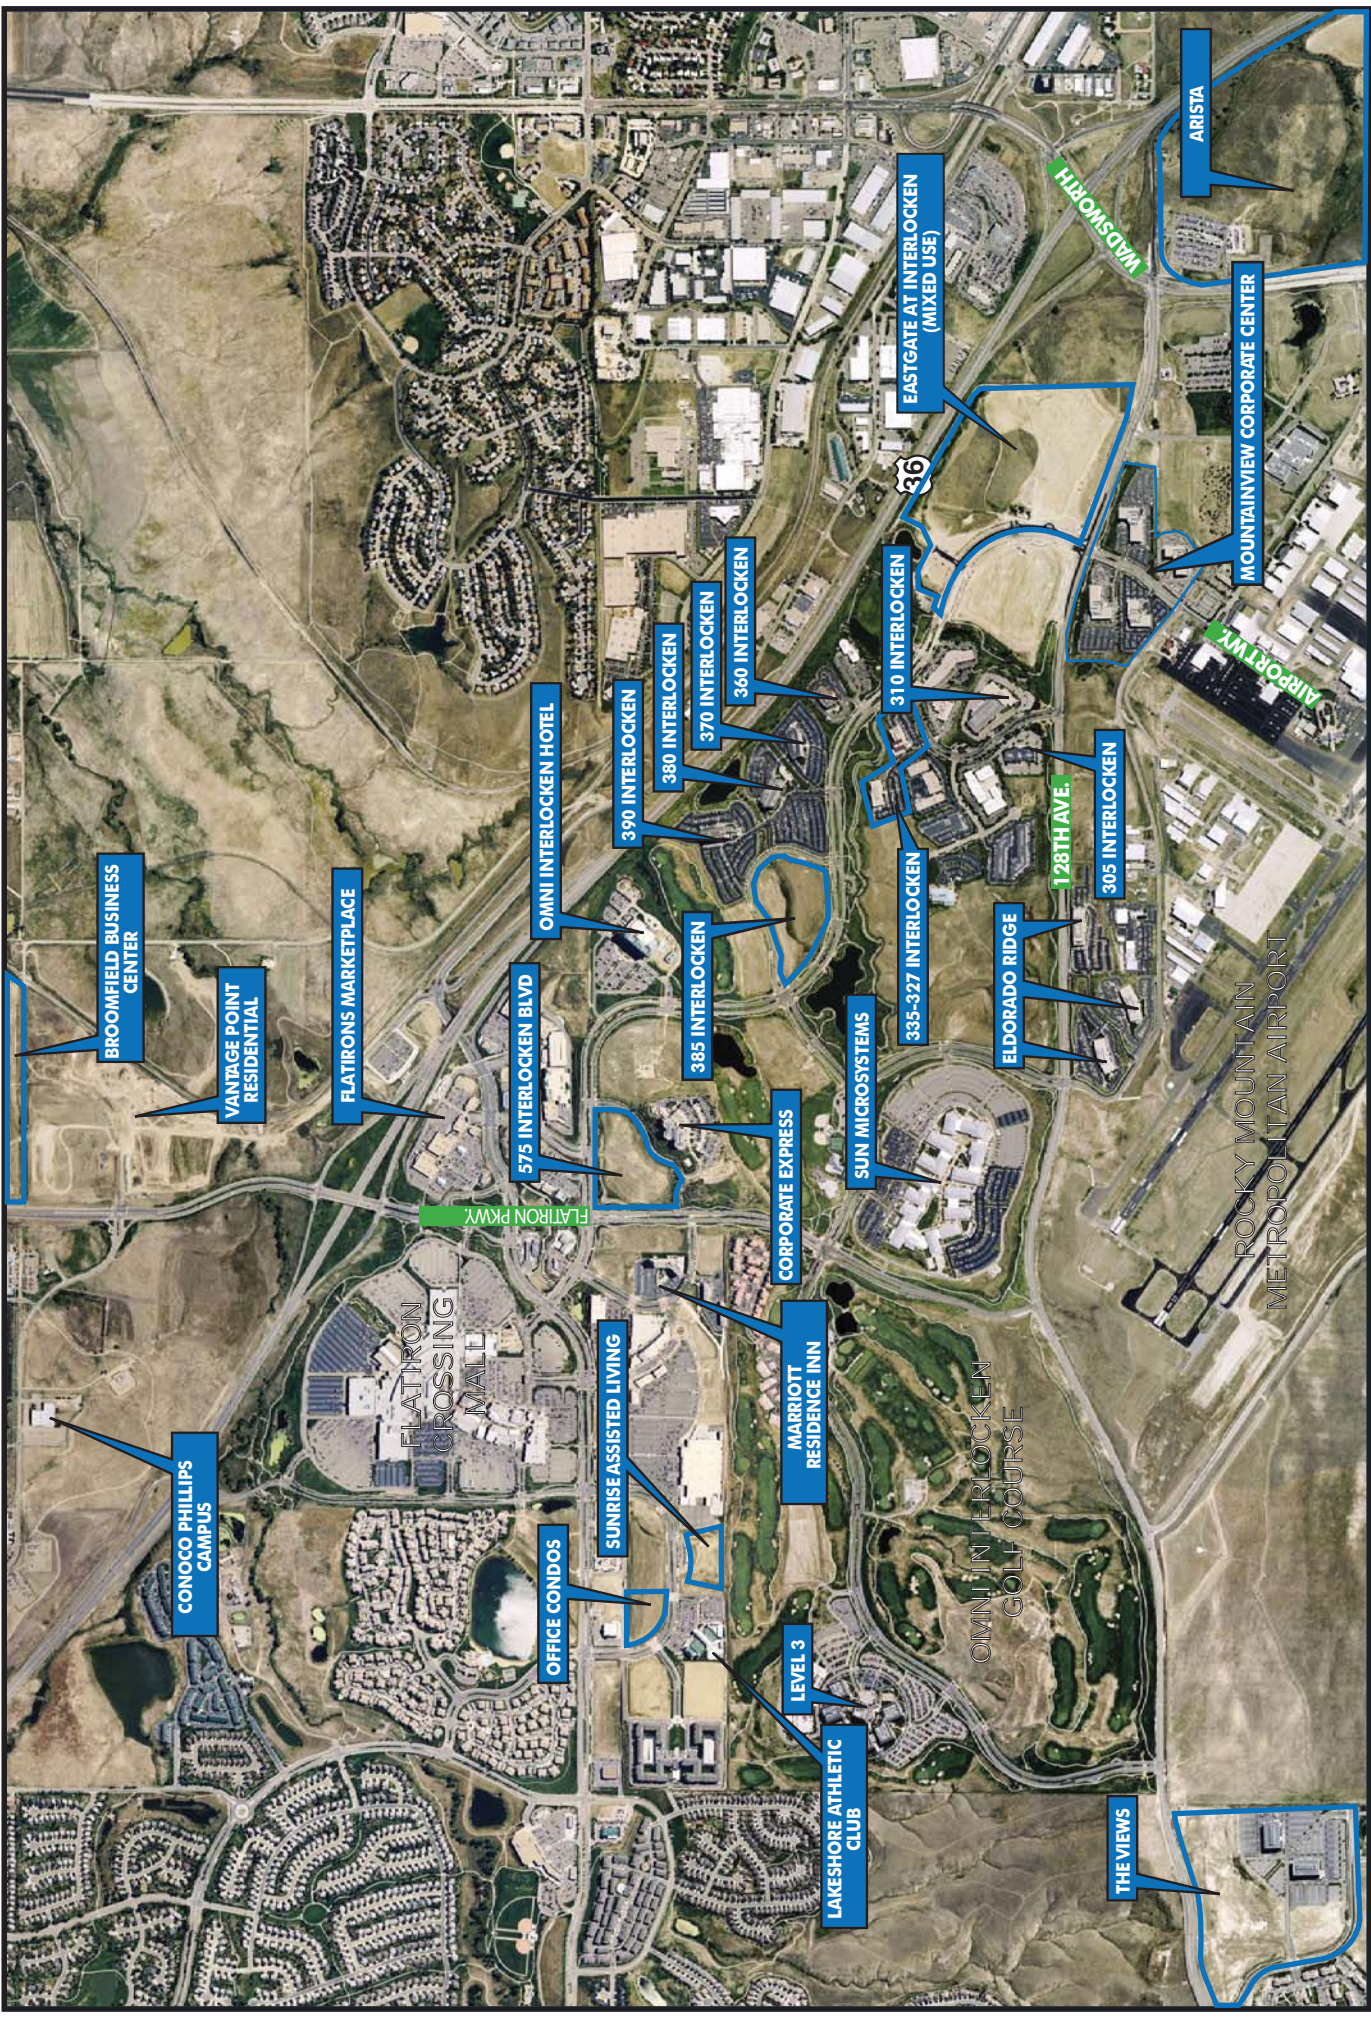

INTERLOCKEN ADVANCED TECHNOLOGY PARK

BROOMFIELD BUSINESS CENTER

VANTAGE POINT RESIDENTIAL

FLATIRONS MARKETPLACE

OMNI INTERLOCKEN HOTEL

390 INTERLOCKEN

380 INTERLOCKEN

370 INTERLOCKEN

360 INTERLOCKEN

310 INTERLOCKEN

EASTGATE AT INTERLOCKEN (MIXED USE)

MOUNTAINVIEW CORPORATE CENTER

ARISTA

CONOCO PHILLIPS CAMPUS

FLATIRON CROSSING MALL

OFFICE CONDOS

SUNRISE ASSISTED LIVING

MARRIOTT RESIDENCE INN

LEVEL 3

LAKESHORE ATHLETIC CLUB

CORPORATE EXPRESS

SUN MICROSYSTEMS

335-327 INTERLOCKEN

ELDERADO RIDGE

128TH AVE.

305 INTERLOCKEN

ROCKY MOUNTAIN METROPOLITAN AIRPORT

OMNI INTERLOCKEN GOLF COURSE

THE VIEWS